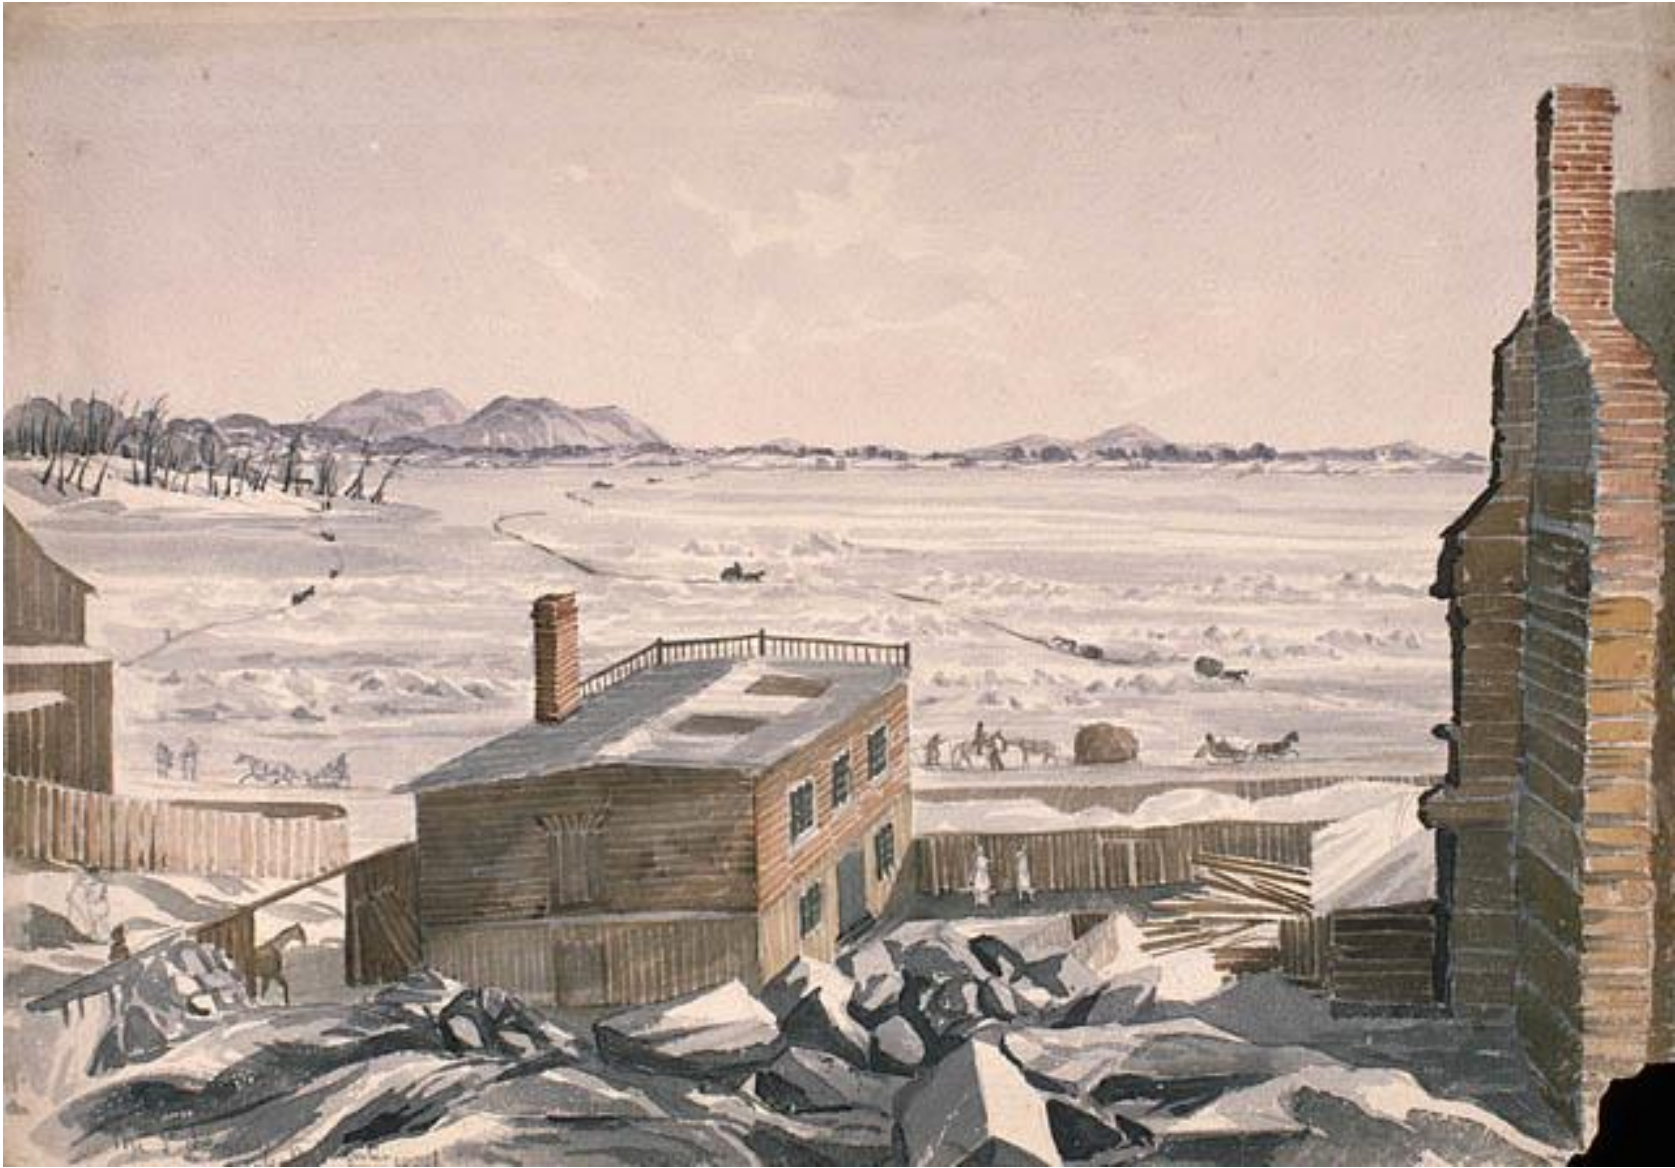

Sir Henry James Warre
©Diane Wolford Sheppard – All Rights Reserved

The St. Lawrence River in Winter opposite Montreal, circa 1840-1841, Mikan # 2834159, Library and Archives Canada, Acc. No. 1965-76-25