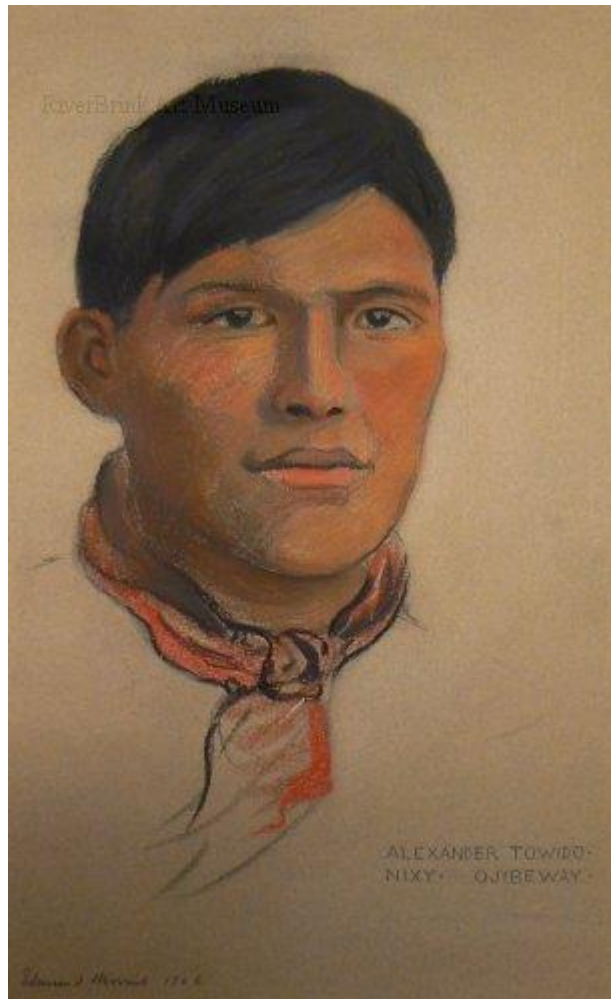

**Edmund Montague Morris**  
Compiled by Diane Wolford Sheppard

Edmund Montague Morris was born 18 December 1871 in Perth, Ontario. He died 21 August 1913 near Portneuf, Québec. Having painting Native-American portraits based on photographs, in 1906 he accompanied the party who negotiated Treat No. 9 to Northern Ontario. Morris also painted landscapes. You can read his biography at the Dictionary of Canadian Biography Online and the Canadian Encyclopedia.<sup>1</sup>

Representative Art can be found at the following sites:

- Artefacts Canada: <http://www.rcip-chin.gc.ca/bd-dl/artefacts-eng.jsp?emu=en.artefacts:/ws/human/user/www/SearchForm&searchType=advanced&currLang=English>. Enter the name of the artist in the “who box” and then chose how the results are displayed
- The Athenaeum: <http://www.the-athenaeum.org/art/list.php?m=a&s=tu&aid=1007>

**Portraits of Native Americans**

*Alexander Towido "Nixy" Ojibway*, Available from Artefacts Canada

---

<sup>1</sup> [http://www.biographi.ca/en/bio/morris\\_edmund\\_montague\\_14E.html](http://www.biographi.ca/en/bio/morris_edmund_montague_14E.html);  
<http://www.thecanadianencyclopedia.com/en/article/edmund-montague-morris/>