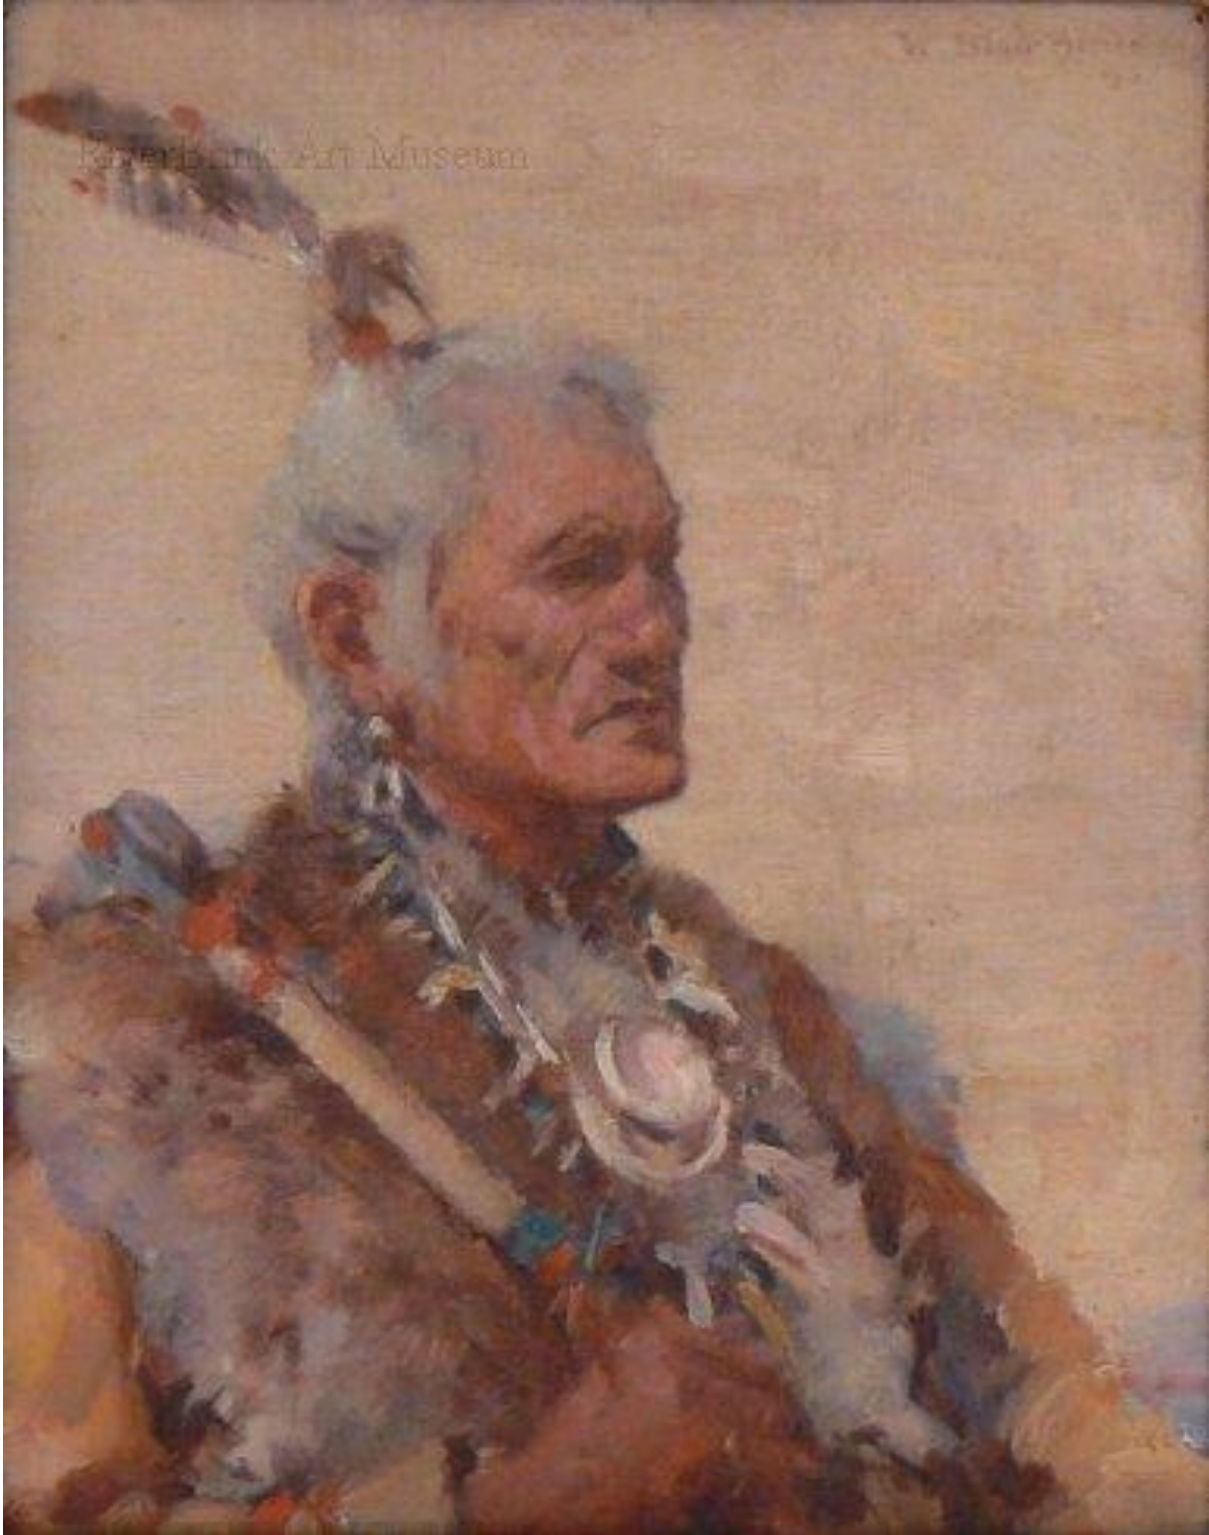

William Blair Bruce
Compiled by Diane Wolford Sheppard

William Blair Bruce was born 10 October 1859 in Hamilton, Ontario, and died 17 November 1906 in Stockholm, Sweden. He was Canada's first Impressionist Artist. You can read his biography at the Dictionary of Canadian Biography Online and The Canadian Encyclopedia.¹

The following images are from Artefacts Canada: <http://www.rcip-chin.gc.ca/bd-dl/artefacts-eng.jsp?emu=en.artefacts:/ws/human/user/www/SearchForm&searchType=advanced&currLang=English>. Enter the name of the artist in the "who box" and then chose how the results are displayed.

Portrait of the Artist's Wife Caroline, 1890, Art Gallery of Ontario

William Blair Bruce
Diane Wolford Sheppard © 2014 – All Rights Reserved

Twilight Crépuscule, 1882, Art Gallery of Ontario

Bluebeard's Wife, Leonard & Bina Ellen Art Gallery, Concordia University

Chief Peau-Rouge 'Kien-da', 1895, RiverBrink Art Museum