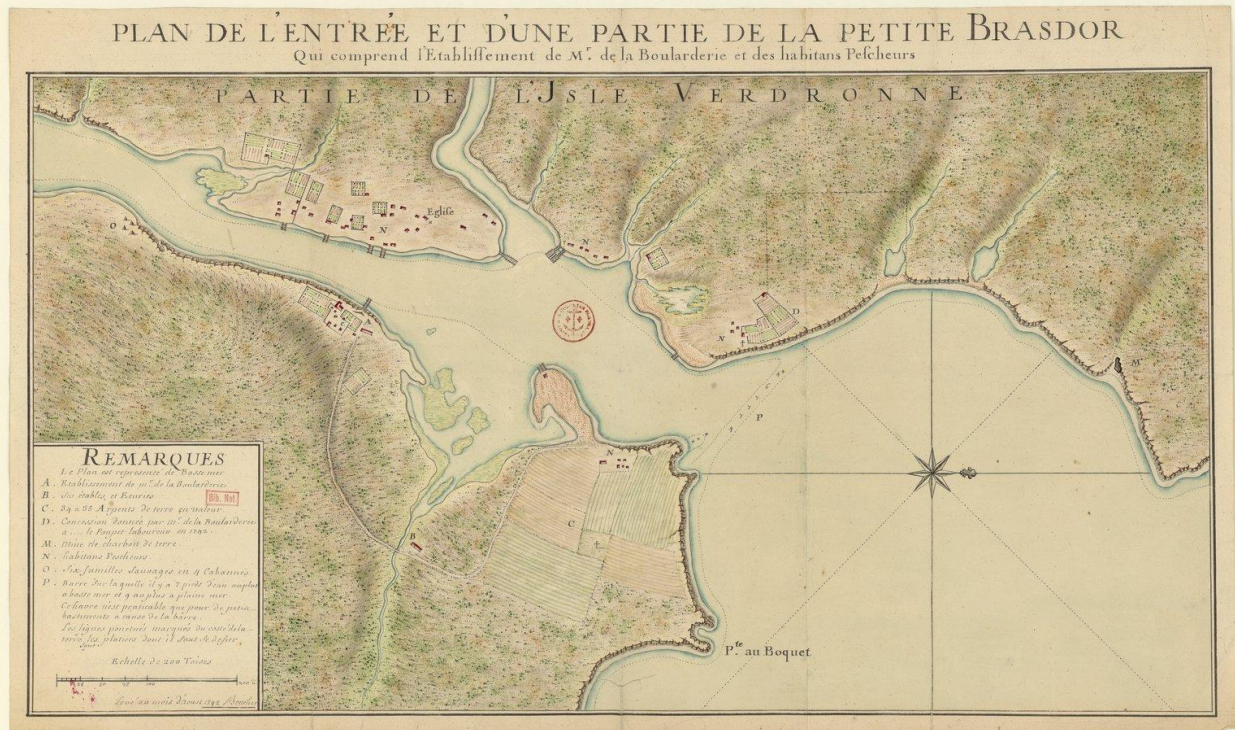

Source gallica.bnf.fr / Bibliothèque nationale de France

Pierre Jérôme Boucher, *Plan de l'entrée et d'une partie de la petite Brasdor qui comprend l'établissement de Mr de La Boularderie et des habitans Pescheurs* / Levé au mois d'aoust 1742 [par] Boucher --1742
<http://gallica.bnf.fr/ark:/12148/btv1b530168783/f1.item.r=Boucher,%20Pierre-Jérôme>